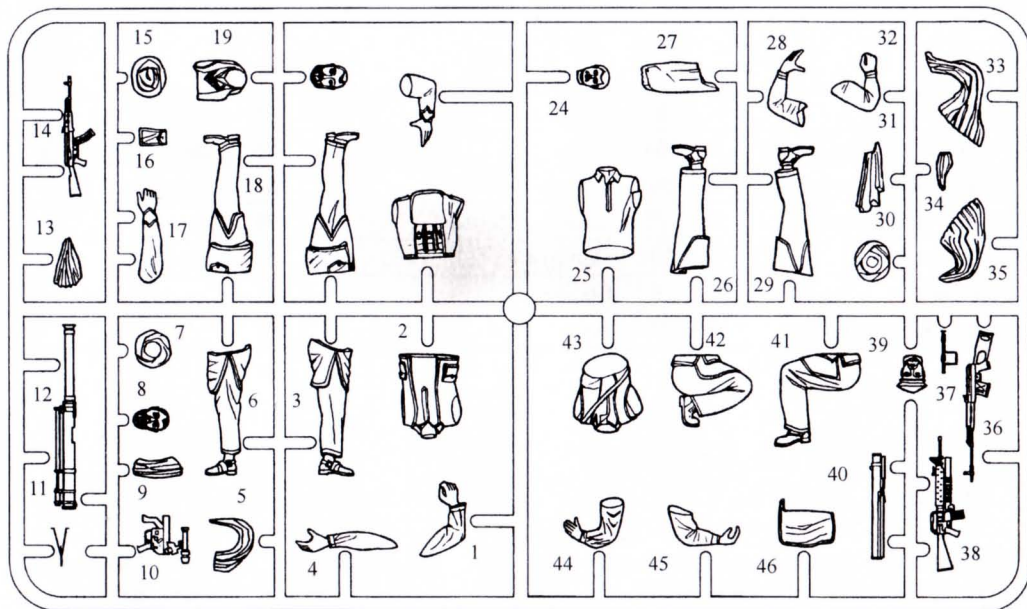

MUJAHIDEEN

Scale 1 : 35

МОДЖАХЕДЫ

Масштаб 1 : 35

ВНИМАНИЕ!

Работать с клеем и красками в проветриваемом помещении и не допускать открытого огня.

Для сборки модели рекомендуется применять полистирольный клей ПС или его зарубежные аналоги.

Отделяя детали от литников, используйте модельный нож для зачистки.

CAUTION!

When you use glue or paint, do not use near open flame, and use in well ventilated room.

Glue and paint are not included.

When you take parts off from the runner frame, use a modeling scissors and trim excess plastic with a cutter or a file.

A	35	Телесный	H	91	Железо	R	88	Охра
B	381	Тёмно-коричневый	K	84	Кожа	S	55	Светло-зелёный
C	382	Древесно-Коричневый	L	363	Тёмно-зелёный	T	37	Кирпичный
D	45	Светло-оливковый	M	75	Каменно-серый	U	89	Бежевый
E	80	Коричневый	N	302	Чёрный	V	57	Серый
F	7	Чёрный	O	5	Белый			
G	62	Камышово-зелёный	P	86	Хаки			

ЗАО «Алангер» Адрес: Россия, Москва,
ул.Балтийская, д.15, офис 403.

Тел./факс: (095)974-52-24, 974-77-58.

E-mail: alanger@ria-norma.com

ALANGER Ltd. Office 403, Baltiyskaya
str., bld. 15, Moscow, Russia.

Tel./fax: (+7 095) 974-52-24? 974-77-58

E-mail: alanger@ria-norma.com