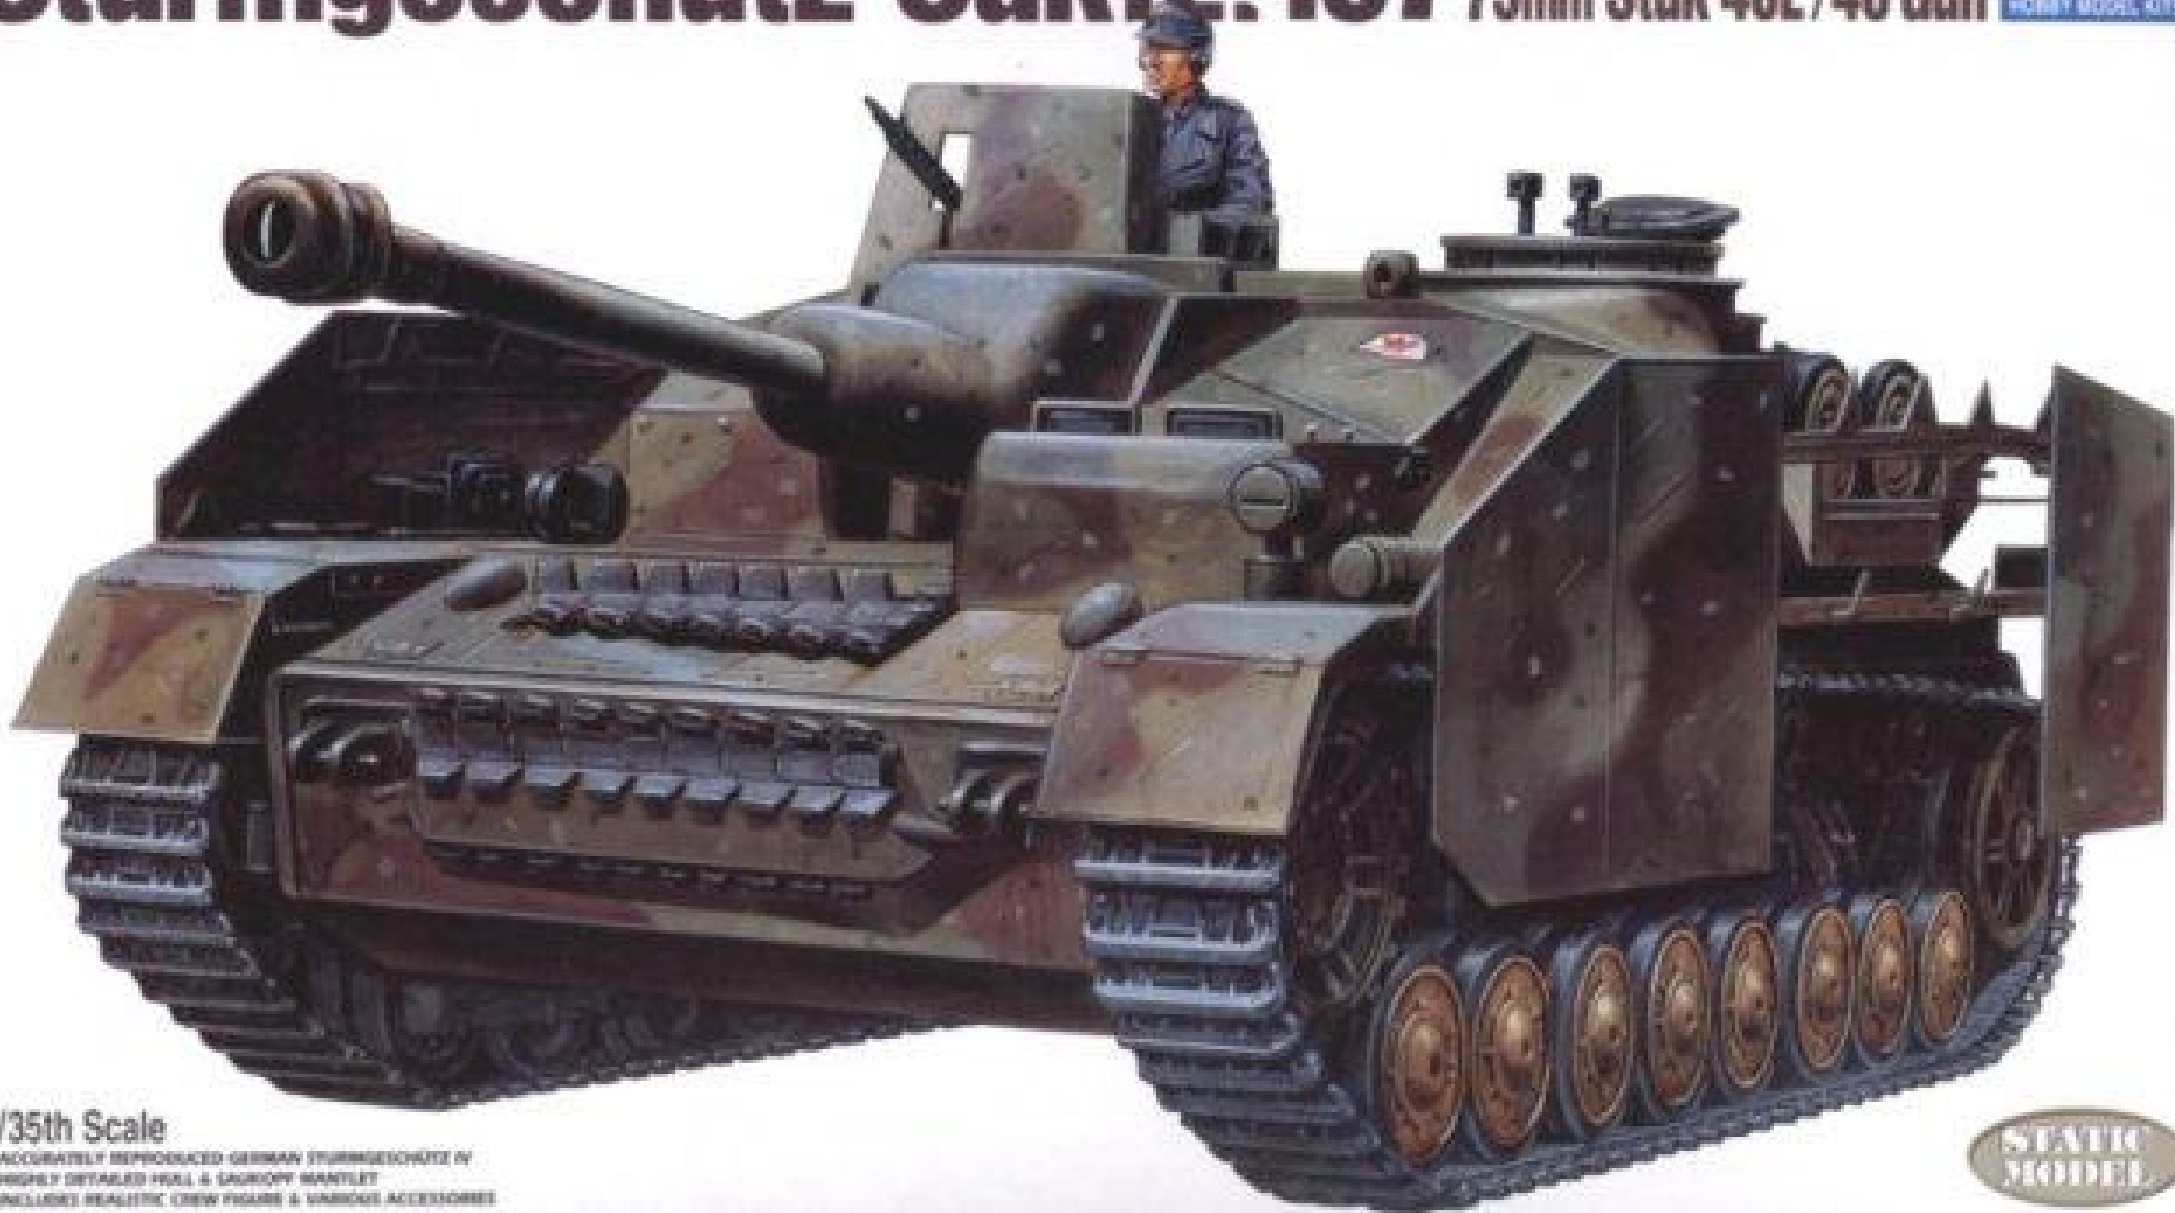

# Sturmgeschütz Sdkfz. 167 + GERMAN ASSAULT GUN TANK 75mm Stuk 40L/48 Gun

**ACADEMY**  
HOBBY MODEL KITS

1/35th Scale

- ACCURATELY REPRODUCED GERMAN STURMGESCHÜTZ IV
- HIGHLY DETAILED HULL & SAUROFF MANTLET
- INCLUDES REALISTIC CREW FIGURE & VARIOUS ACCESSORIES