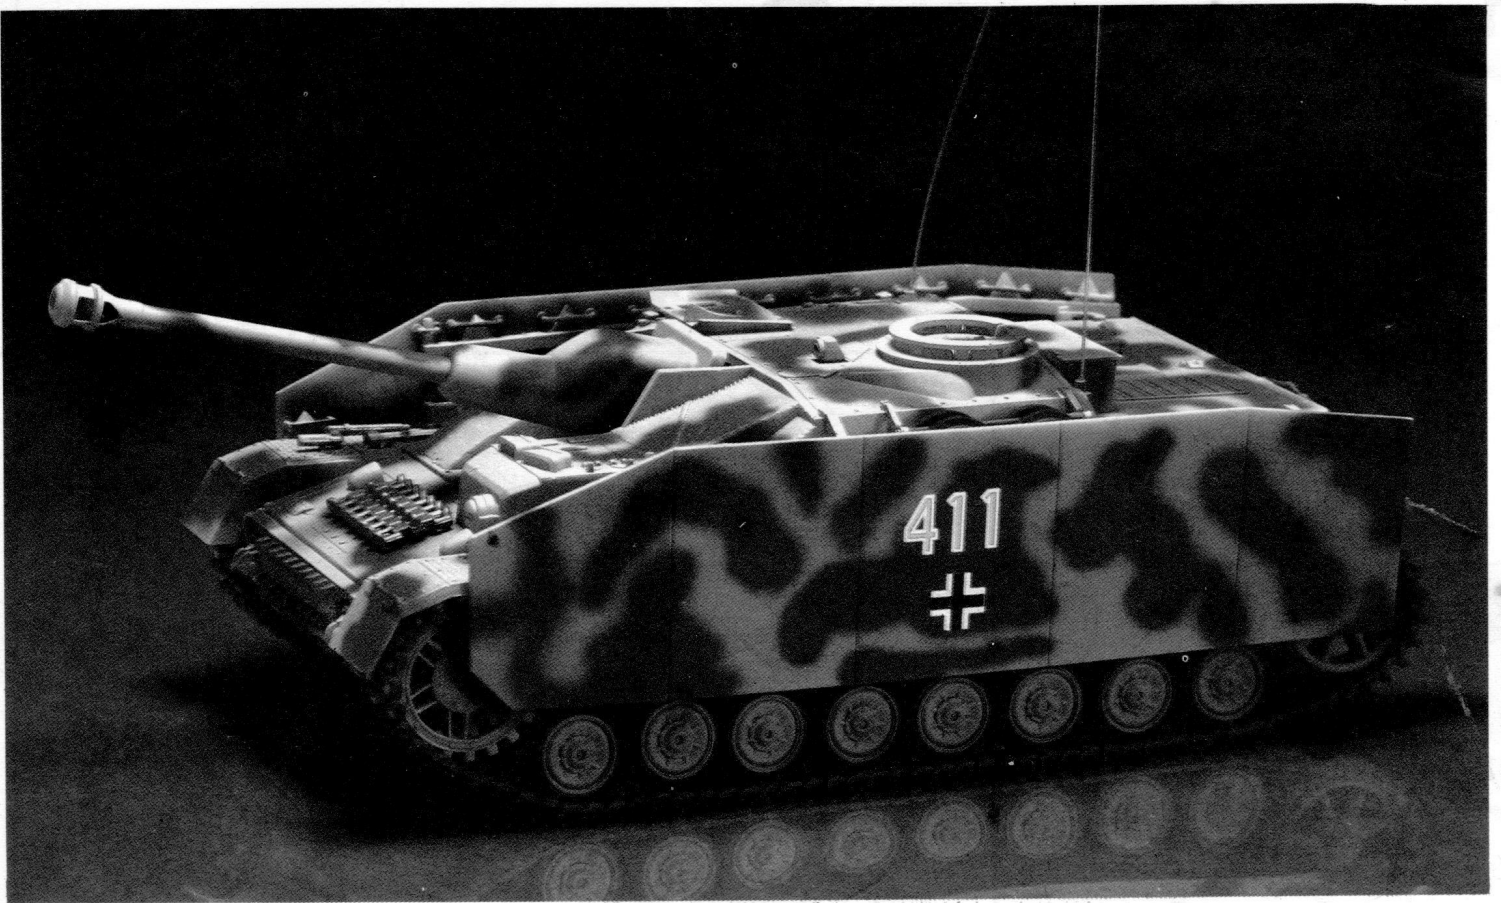

# Sturmgeschütz Sdkfz. 167 + GERMAN ASSAULT GUN TANK 75mm Stuk 40L/48 Gun

**ACADEMY**  
HOBBY MODEL KITS

1/35th Scale

- ACCURATELY REPRODUCED GERMAN STURMGESCHÜTZ IV
- HIGHLY DETAILED HULL & SAUROFF MANTLET
- INCLUDES REALISTIC CREW FIGURE & VARIOUS ACCESSORIES

STATIC  
MODEL